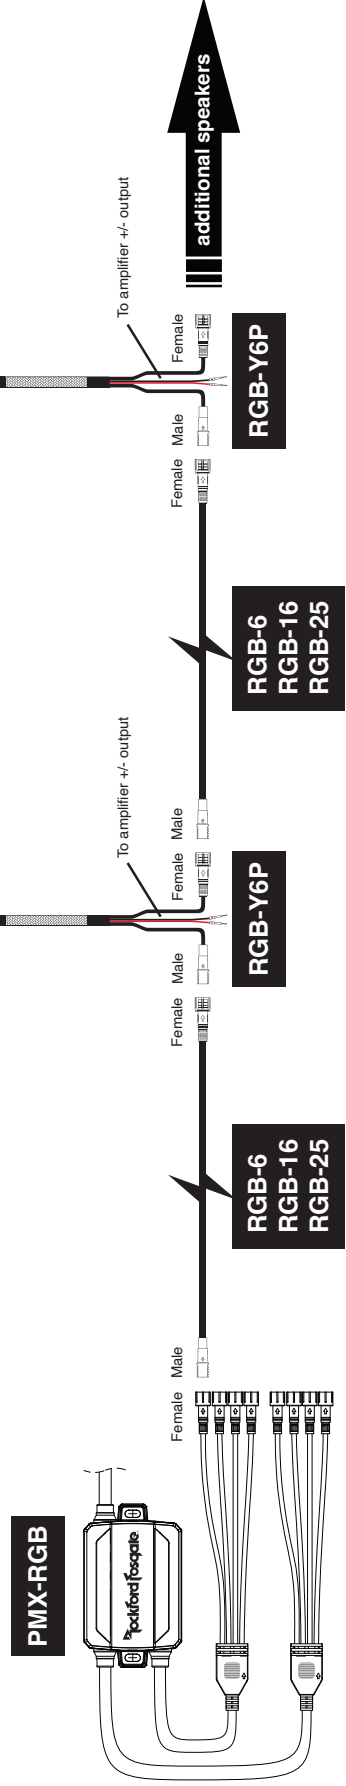

CABLES NEEDED FOR EACH SPEAKER INSTALLED

CABLE	M1 & M2 SPEAKERS / SUBWOOFERS	M1 & M2 MOTO-CANS	M2 WAKE-CANS
RGB-6 / RGB-16 / RGB-25	✓	✓	✓
RGB-Y4P	✓	✗	✗
RGB-Y6P	✗	✓	✓

MODELS COVERED:

- **RGB-6:** 6 Ft. Color Optix™ Extension Cable for PMX-RGB
- **RGB-16:** 16 Ft. Color Optix™ Extension Cable for PMX-RGB
- **RGB-25:** 25 Ft. Color Optix™ Extension Cable for PMX-RGB
- **RGB-Y4P:** 4-Pin Color Optix™ Y-Adaptor for PMX-RGB
- **RGB-Y6P:** 6-Pin Color Optix™ Y-Adaptor for PMX-RGB

INSTALLATION ADVISORY:

New Gen-2 Color Optix™ cables require different configurations required to connect Color Optix™ compatible speakers to the PMX-RGB controller. Please refer to the table and diagrams for proper cable configurations.

NOTE: The PMX-RGB is designed to accommodate 8 speakers/subwoofers for ideal illumination. A maximum capacity of 16 speakers and/or subwoofers on 100-ft (30.48 m) of total cable length can be accomplished. Slight LED dimming may occur at the end of the string.

M1 & M2 SPEAKERS & SUBWOOFERS

COLOR OPTIX™ CABLES REQUIRED

M1 & M2 MOTO-CANS

COLOR OPTIX™ CABLES REQUIRED

M2 WAKE-CANS COLOR OPTIX™ CABLES REQUIRED