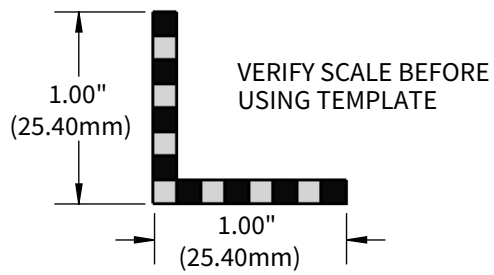

HOLE CUTOUT  
9.25" (234.8mm)

**Be sure to print using Actual Size.**

**\* OUTER EDGE OF SPEAKER WILL NOT PRINT ON  
STANDARD 11" x 17" PAPER**

MOUNTING HOLE

MOUNTING HOLE DIAMETER  
10.08" (256mm)

OUTER EDGE OF SPEAKER  
11.53" (292.8mm)