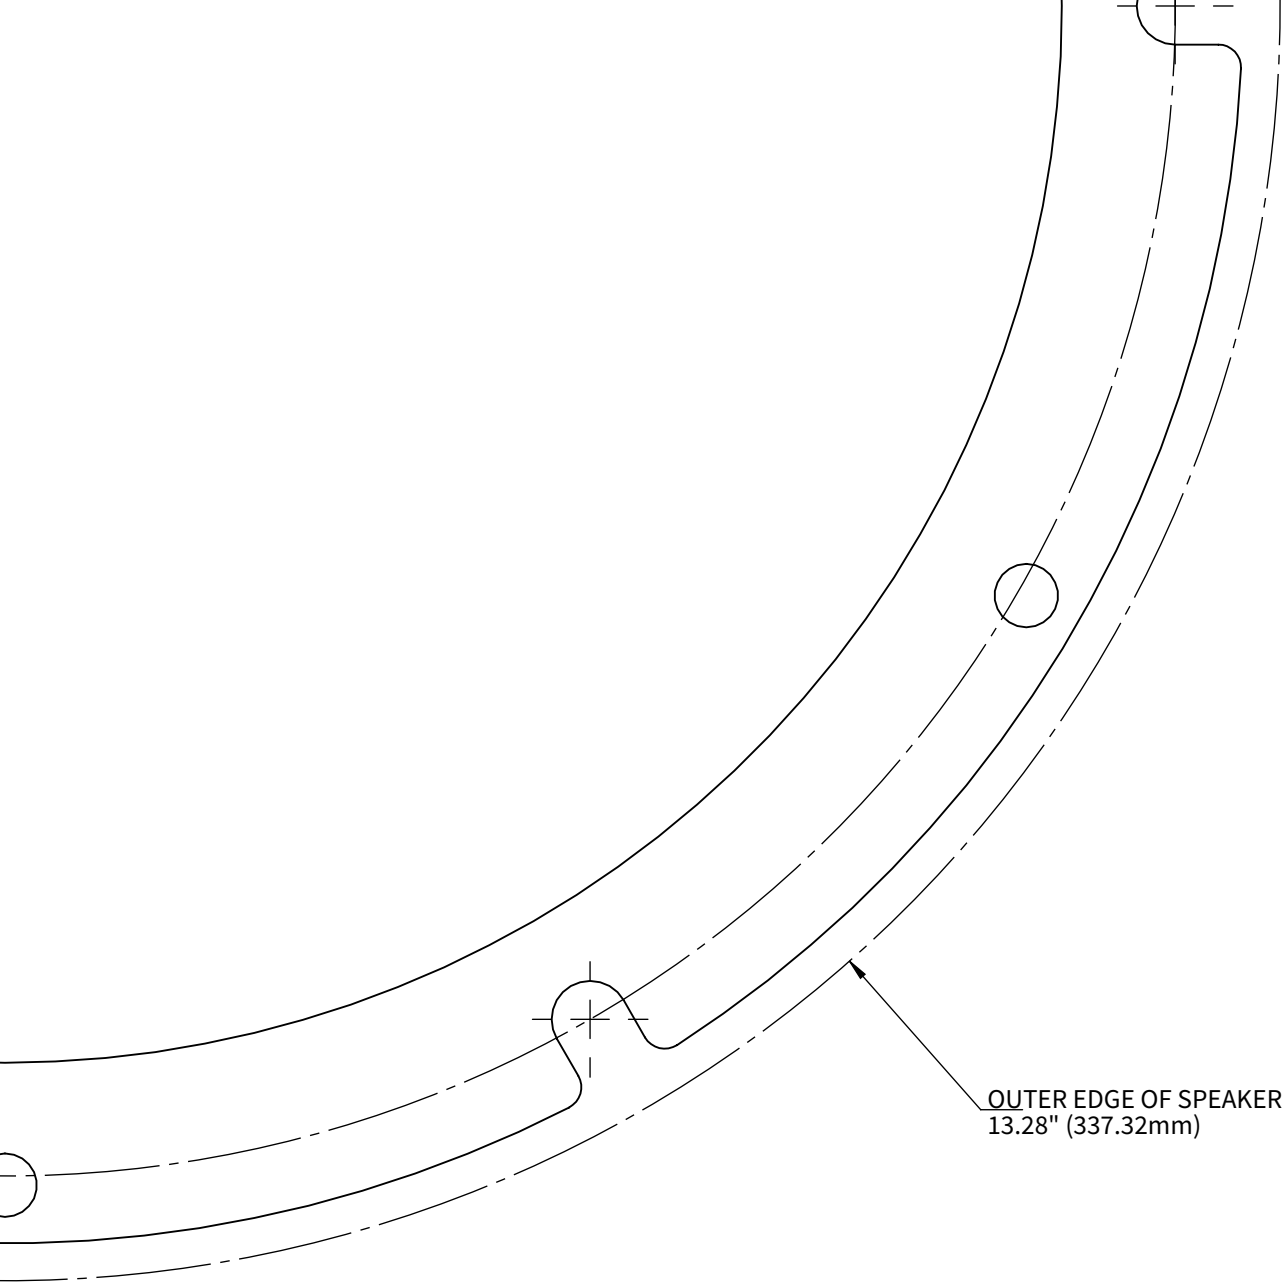

HOLE CUTOUT
10.85" (275.60mm)

Be sure to print u
*** OUTER EDGE OF SPEAKER V**
STANDARD 8.5"x11" PAPER
THIS DOCUMENT PRINTS ON

M1-12

Using Actual Size.

WILL NOT PRINT ON

4 PIECES OF 8.5"X11" PAPER

OUTER EDGE OF SPEAKER
13.28" (337.32mm)