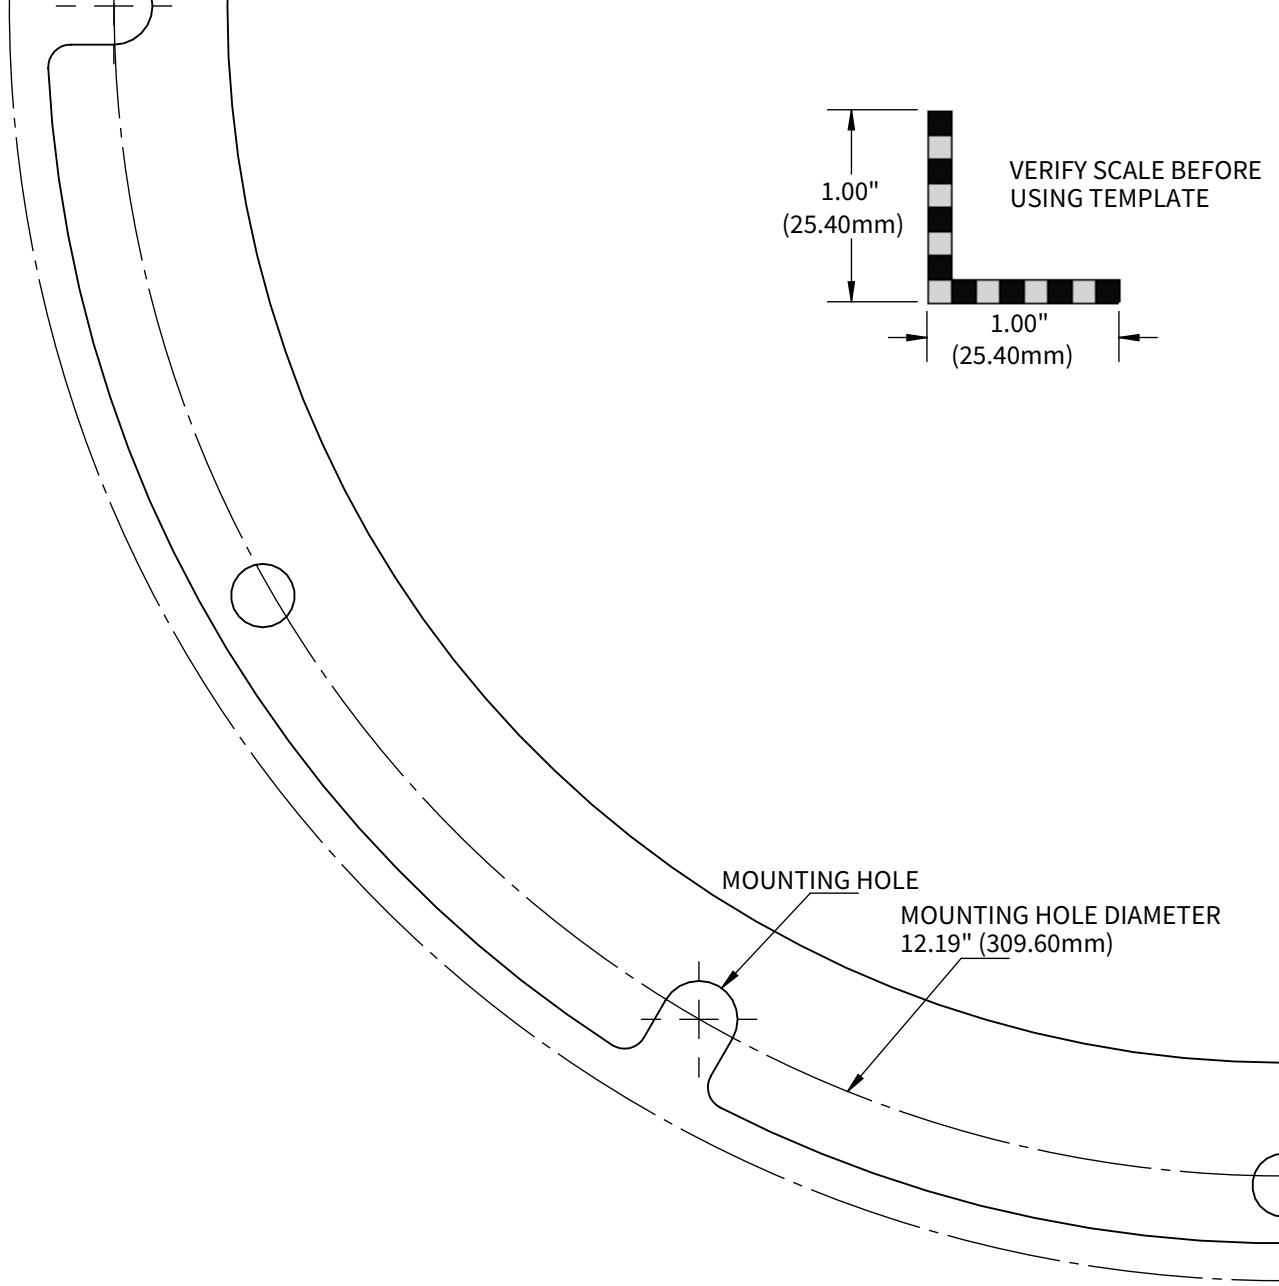

HOLE CUTOUT
10.85" (275.60mm)

Be sure to print u
*** OUTER EDGE OF SPEAKER V**
STANDARD 8.5"x11" PAPER
THIS DOCUMENT PRINTS ON

M1-12

Using Actual Size.

WILL NOT PRINT ON

4 PIECES OF 8.5"X11" PAPER

OUTER EDGE OF SPEAKER
13.28" (337.32mm)