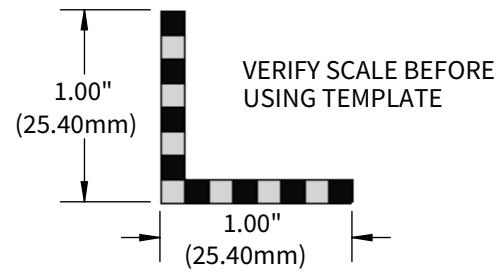

HOLE CUTOUT
10.85" (275.60mm)

Be sure to print u
*** OUTER EDGE OF SPEAKER V**
STANDARD 8.5"x11" PAPER
THIS DOCUMENT PRINTS ON

M1-12

Using Actual Size.

WILL NOT PRINT ON

4 PIECES OF 8.5"X11" PAPER

OUTER EDGE OF SPEAKER
13.28" (337.32mm)