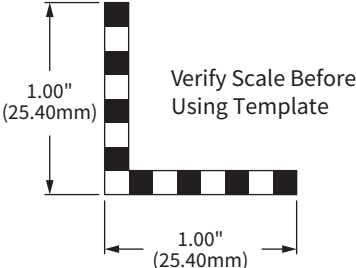

Speaker Cutout Template

Models: PM262/PM262B/PM262X