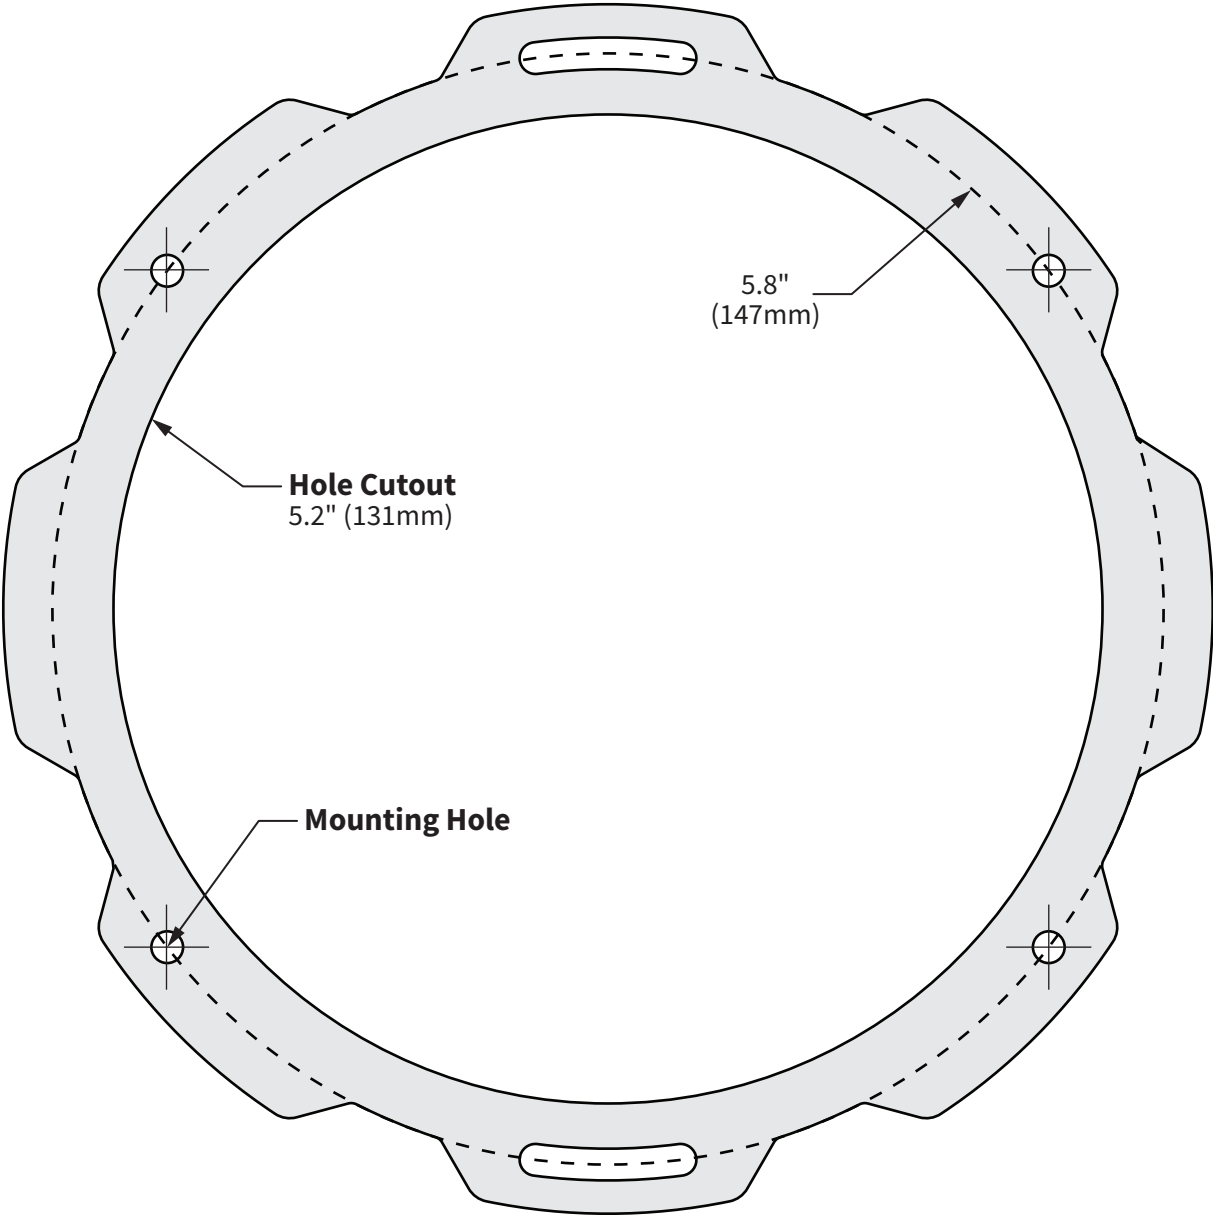

# Speaker Cutout Template

Models: PM262/PM262B/PM262X

# Speaker Cutout Template

Models: PM2652/PM2652B/PM2652X

# Speaker Cutout Template

Models: PM282/PM282B/PM282X  
PM282H/PM282H-B

**Hole Cutout**  
7.1" (180mm)

7.8"  
(197mm)

**Mounting Hole**