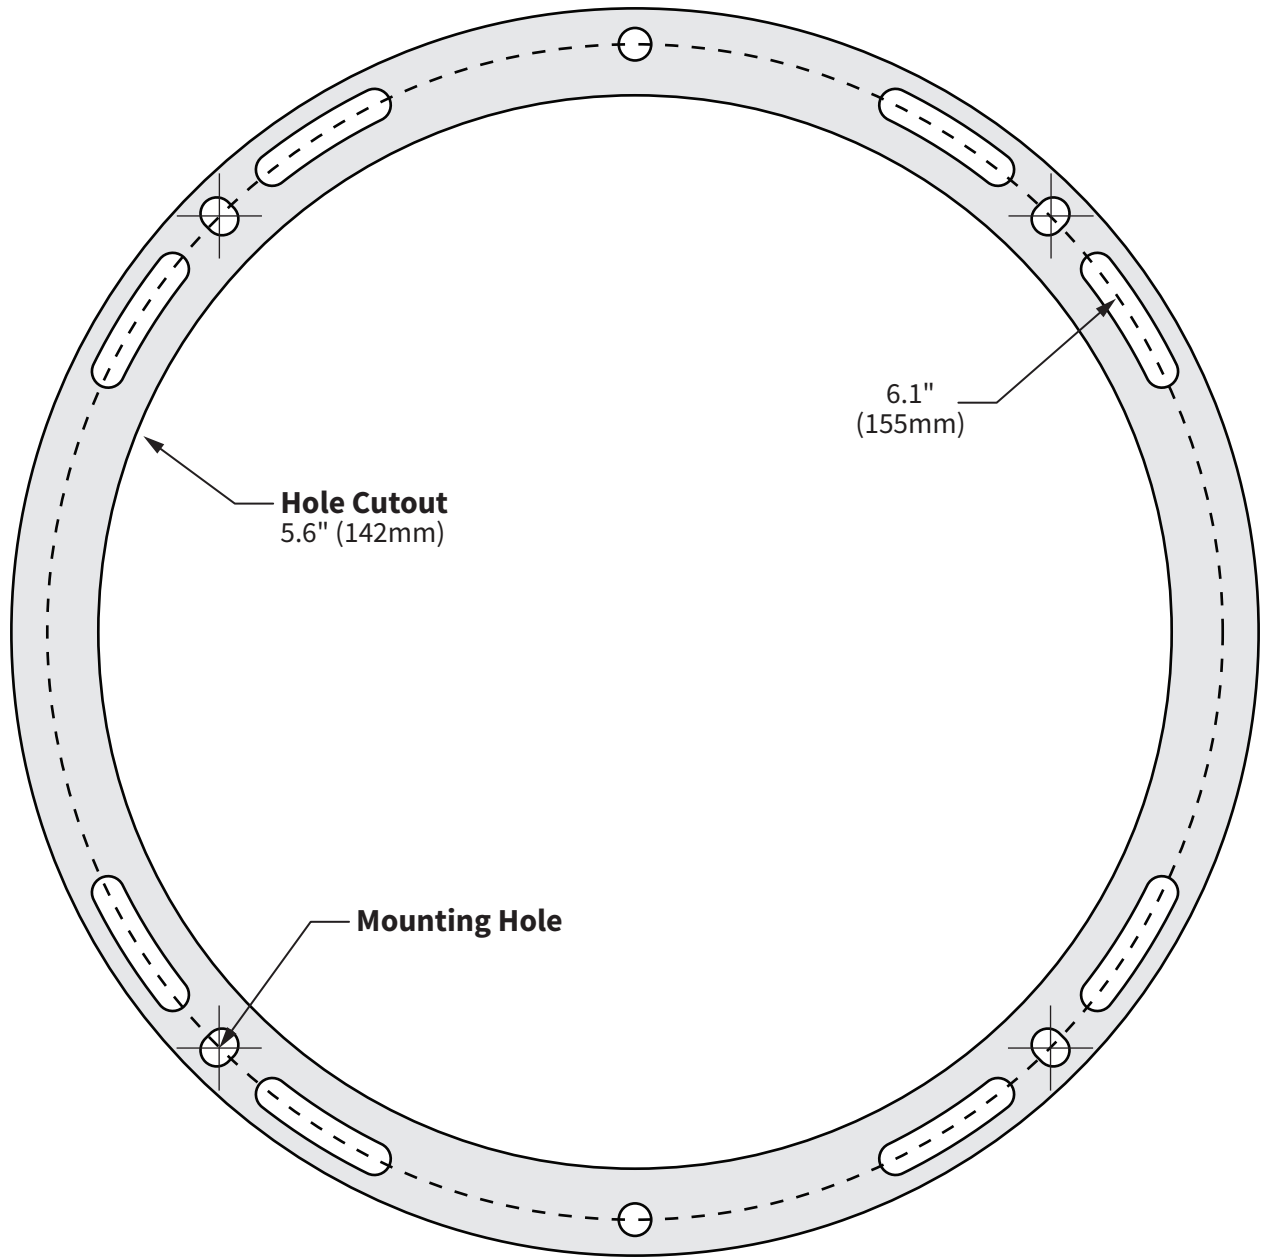

# Speaker Cutout Template

Models: PM262/PM262B/PM262X

# Speaker Cutout Template

Models: PM2652/PM2652B/PM2652X

# Speaker Cutout Template

Models: PM282/PM282B/PM282X  
PM282H/PM282H-B

**Hole Cutout**  
7.1" (180mm)

7.8"  
(197mm)

**Mounting Hole**