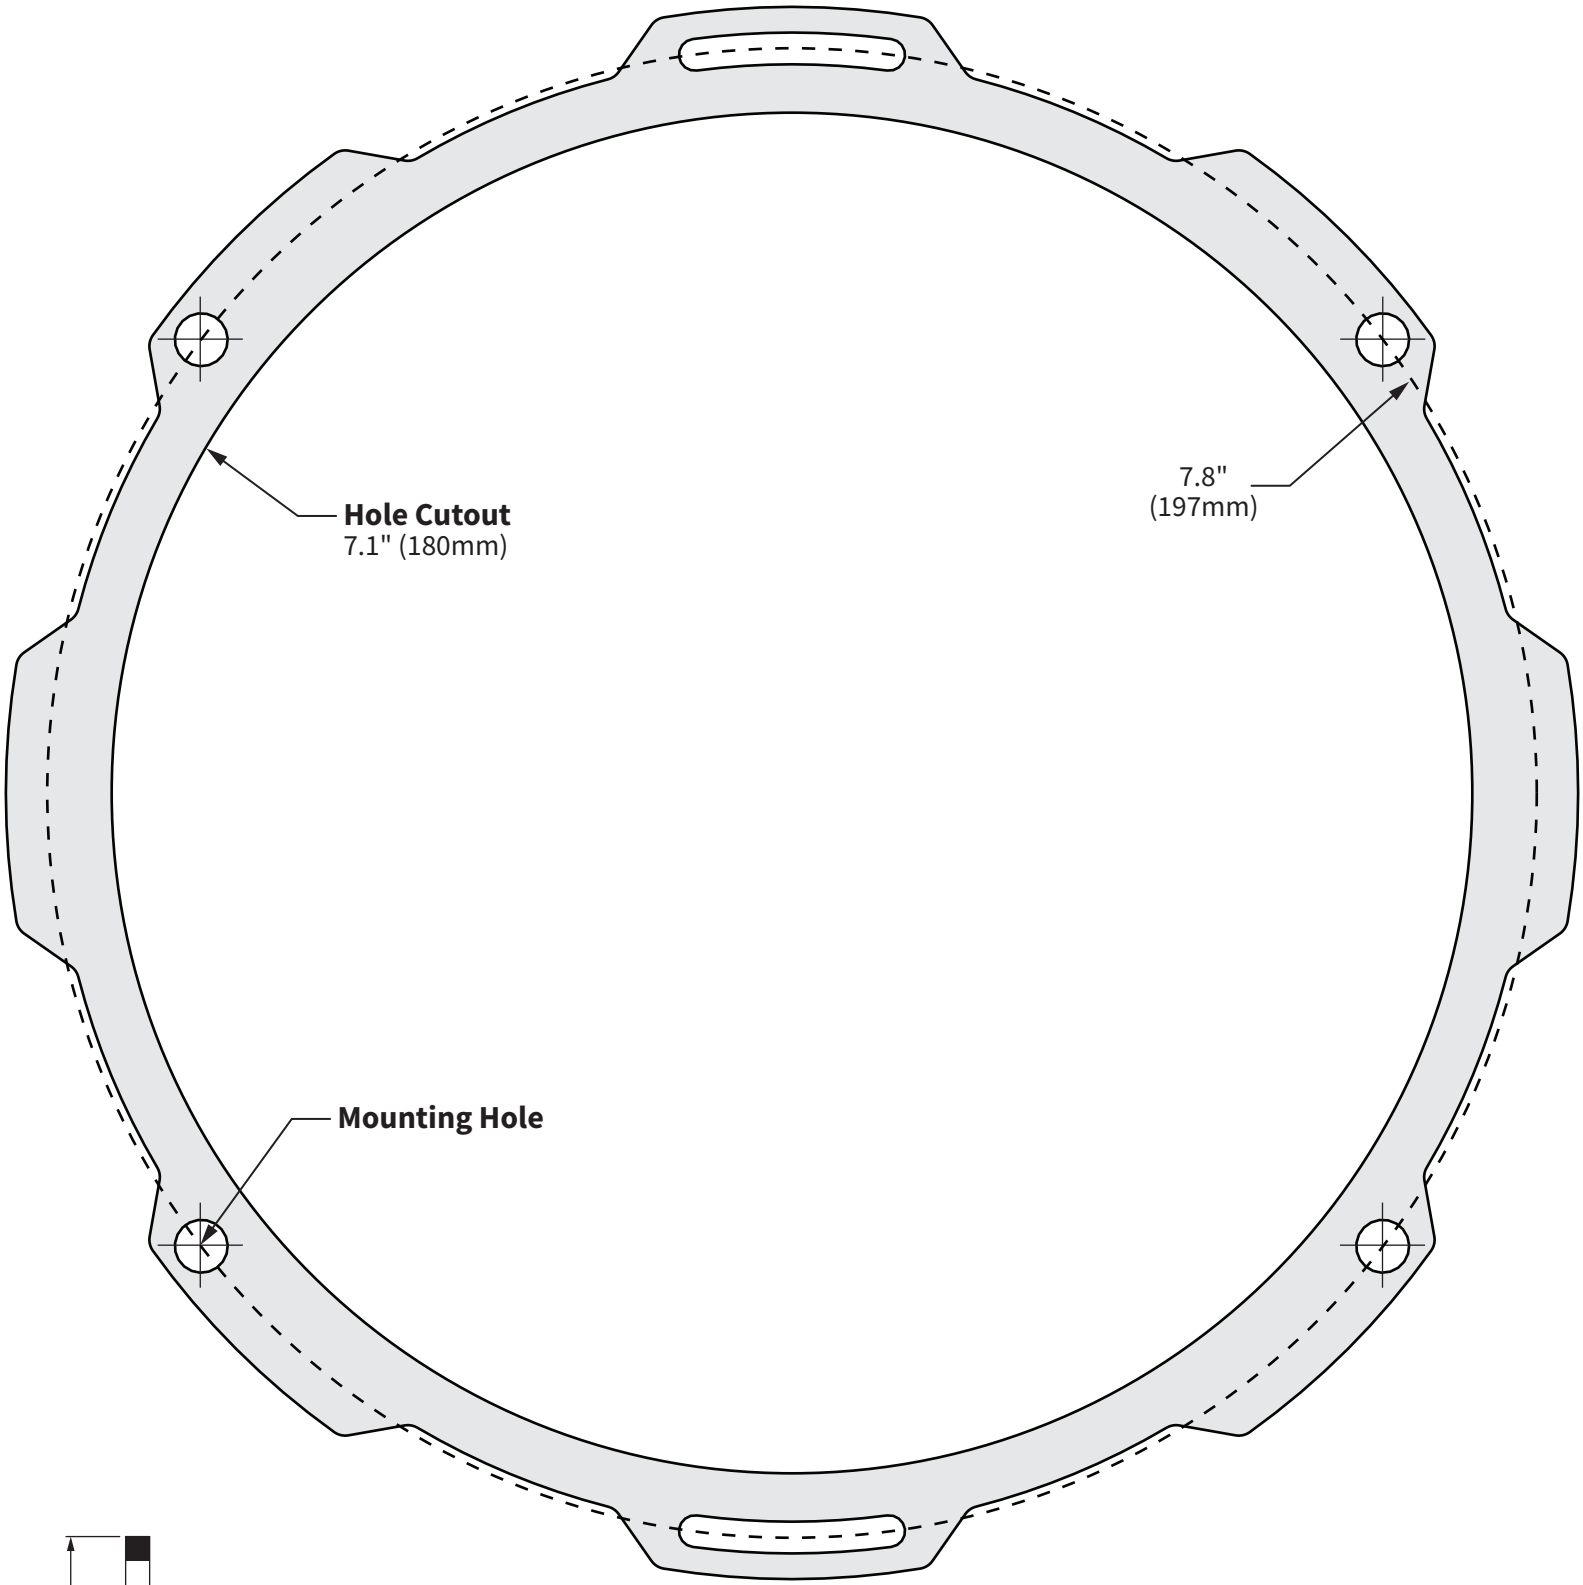

# Speaker Cutout Template

Models: PM262/PM262B/PM262X

# Speaker Cutout Template

Models: PM2652/PM2652B/PM2652X

# Speaker Cutout Template

Models: PM282/PM282B/PM282X  
PM282H/PM282H-B

**Hole Cutout**  
7.1" (180mm)

7.8"  
(197mm)

**Mounting Hole**