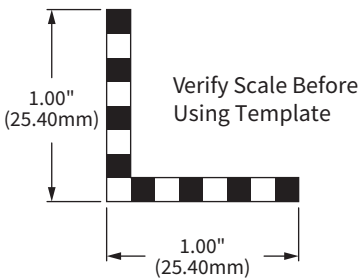

# Speaker Cutout Template

Models: PM282/PM282B/PM282X  
PM282H/PM282H-B

**Hole Cutout**  
7.1" (180mm)

7.8"  
(197mm)

**Mounting Hole**