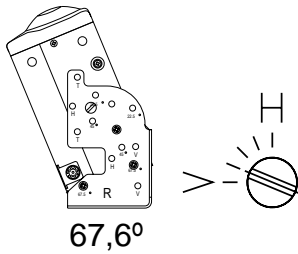

### General

Operating Voltage.....+10.8 to +16V DC

**Overall Dimensions**.....3-1/4" H x 9-1/16" W x 6-5/8" D  
(82mm x 230mm x 168.2mm)

**Weight**.....4.5 lbs. (2.04kg)

*Specifications subject to change without notice*

- Top view: 103.5 (height), 230 (width), 112.8 (depth)
- Front view: 103.5 (height), 230 (width), 112.8 (depth), 103.7 (width of front panel)
- Side view: 103.5 (height), 112.8 (depth), 230 (width)
- Bottom view: 103.5 (height), 112.8 (depth), 230 (width)

Labels: **RESET**, **EJECT**

POSITION HORIZONTALE

22.5°

45°

67.5°

POSITION VERTICALE

TOP

CHANGEUR DE CD

PRISE D.I.N.

PIN NO.	SPEC.
1	R-CH
2	CD-GN
3	BUS
4	B+
5	D-GND
6	NC
7	L-CH
8	A-GND

ARRIÈRE DE LA RADIO

ÉTIQUETTE VERS LE HAUT

ORIZZONATALE

22.5°

45°

67,6°