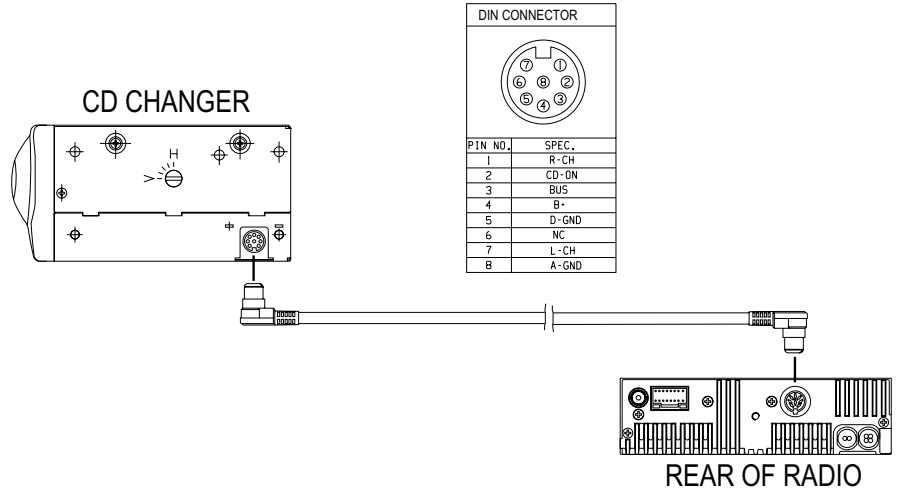

RFX8810

8-Disc CD Changer

Installation
Reference
Sheet