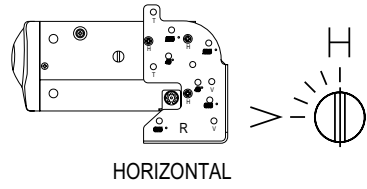

RFX8810

8-Disc CD Changer

Installation
Reference
Sheet