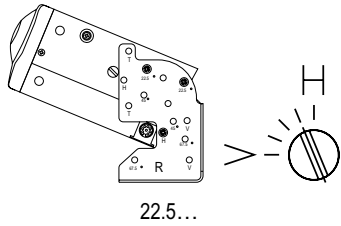

RFX8810

8-Disc CD Changer

Installation
Reference
Sheet