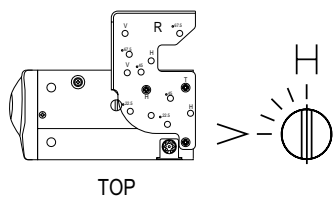

RFX8810

8-Disc CD Changer

Installation
Reference
Sheet