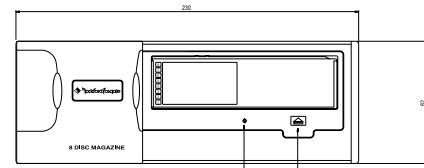

- Top view: 103.5 (height), 230 (width), 112.8 (depth)
- Front view: 103.5 (height), 230 (width), 112.8 (depth), 103.7 (width of front panel)
- Side view: 103.5 (height), 112.8 (depth), 230 (width)
- Bottom view: 103.5 (height), 112.8 (depth), 230 (width)

VERTICALE

TOP

CONNETTORE DIN

CAMBIATORE DI CD

PIN NO.	SPEC.
1	R-CH
2	CD-GN
3	BUS
4	B+
5	D-GND
6	NC
7	L-CH
8	A-GND

RETRO DELLA RADIO

LATO DELLA TARGHETTA VERSO L'ALTO

RESET EJECT