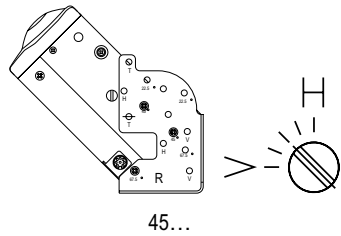

RFX8810

8-Disc CD Changer

Installation
Reference
Sheet