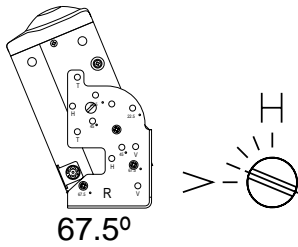

### General

Operating Voltage.....+10.8 to +16V DC

**Overall Dimensions**.....3-1/4" H x 9-1/16" W x 6-5/8" D  
(82mm x 230mm x 168.2mm)

**Weight**.....4.5 lbs. (2.04kg)

*Specifications subject to change without notice*

- Top view: 103.5 (height), 230 (width), 112.8 (depth)
- Front view: 103.5 (height), 230 (width), 112.8 (depth), 103.7 (width of front panel)
- Side view: 103.5 (height), 112.8 (depth), 230 (width)
- Bottom view: 103.5 (height), 112.8 (depth), 230 (width)

**DIN-BUCHSE**

PIN NO.	SPEC.
1	R-CH
2	CD-GN
3	BUS
4	B+
5	D-GND
6	NC
7	L-CH
8	A-GND

**RÜCKSEITE DES RADIOS**

**AUFKLEBERSEITE NACH OBEN**

Dimensions shown in drawings: 103.5, 112.8, 142.1, 270, 139.9, 103.7, 103.2, 133.2, 133.2, 119, 62.5, 46, 112.8, 142.1, 270, 62, 112.8, 142.1, 270, 62.

Labels: **RESET**, **EJECT**

POSITION HORIZONTALE

22.5°

45°

67.5°

POSITION VERTICALE

TOP

CHANGEUR DE CD