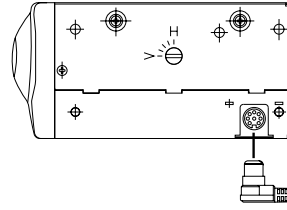

CONNETTORE DIN

CAMBIATORE DI CD