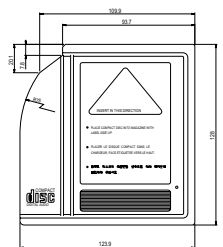

- Top view: 103.5 (height), 230 (width), 112.8 (depth)
- Front view: 103.5 (height), 230 (width), 112.8 (depth), 103.7 (width of front panel)
- Side view: 103.5 (height), 112.8 (depth), 230 (width)
- Bottom view: 103.5 (height), 112.8 (depth), 230 (width)

VERTICALE

TOP

CONNETTORE DIN

CAMBIATORE DI CD

PIN NO.	SPEC.
1	R-CH
2	CD-GN
3	BUS
4	B+
5	D-GND
6	NC
7	L-CH
8	A-GND

RETRO DELLA RADIO

LATO DELLA TARGHETTA VERSO L'ALTO

RESET EJECT