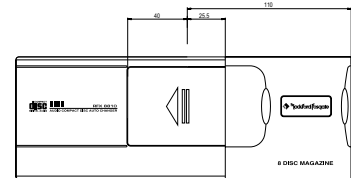

LATO DELLA TARGHETTA VERSO L'ALTO