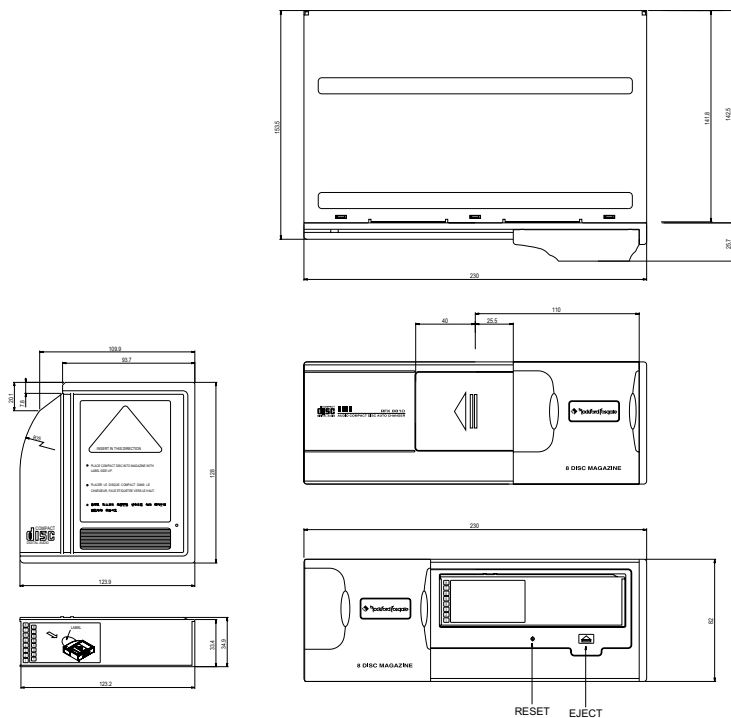

- Top view: 103.5 (height), 230 (width), 112.8 (depth)
- Front view: 103.5 (height), 230 (width), 112.8 (depth), 103.7 (width of front panel)
- Side view: 103.5 (height), 112.8 (depth), 230 (width)
- Bottom view: 103.5 (height), 112.8 (depth), 230 (width)

Labels: **RESET**, **EJECT**

POSITION HORIZONTALE

22.5°

45°

67.5°

POSITION VERTICALE

TOP

CHANGEUR DE CD

PRISE D.I.N.

PIN NO.	SPEC.
1	R-CH
2	CD-GN
3	BUS
4	B+
5	D-GND
6	NC
7	L-CH
8	A-GND

ARRIÈRE DE LA RADIO

ÉTIQUETTE VERS LE HAUT

ORIZZONATALE

22.5°

45°

67,6°

VERTICALE

TOP

CONNETTORE DIN

CAMBIATORE DI CD

PIN NO.	SPEC.
1	R-CH
2	CD-GN
3	BUS
4	B+
5	D-GND
6	NC
7	L-CH
8	A-GND

RETRO DELLA RADIO

LATO DELLA TARGHETTA VERSO L'ALTO

RESET EJECT