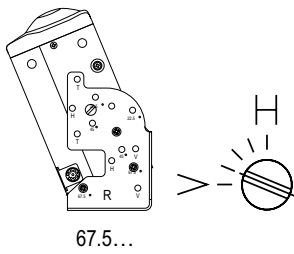

RFX8810

8-Disc CD Changer

Installation
Reference
Sheet