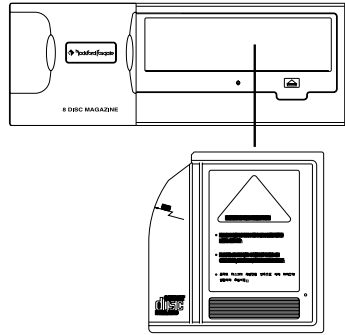

ARRIÈRE DE LA RADIO