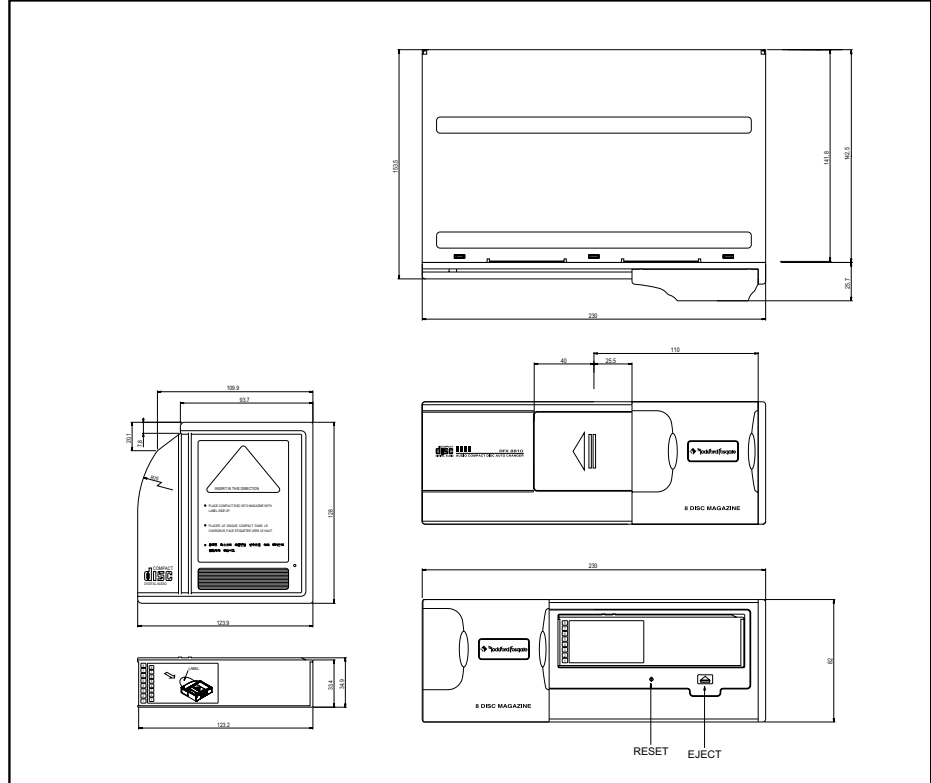

RFX8810

8-Disc CD Changer

Installation
Reference
Sheet