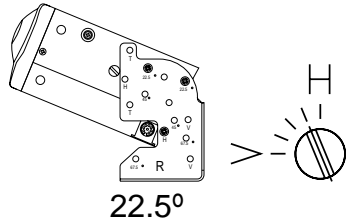

- Top view: 103.5 (height), 230 (width), 112.8 (depth)
- Front view: 103.5 (height), 230 (width), 112.8 (depth), 103.7 (width of front panel)
- Side view: 103.5 (height), 112.8 (depth), 230 (width)
- Bottom view: 103.5 (height), 112.8 (depth), 230 (width)

Labels: **RESET**, **EJECT**

POSITION HORIZONTALE

22.5°

45°

67.5°

POSITION VERTICALE

TOP

CHANGEUR DE CD

PRISE D.I.N.

PIN NO.	SPEC.
1	R-CH
2	CD-GN
3	BUS
4	B+
5	D-GND
6	NC
7	L-CH
8	A-GND

ARRIÈRE DE LA RADIO

ÉTIQUETTE VERS LE HAUT

ORIZZONATALE

22.5°

45°

67,6°