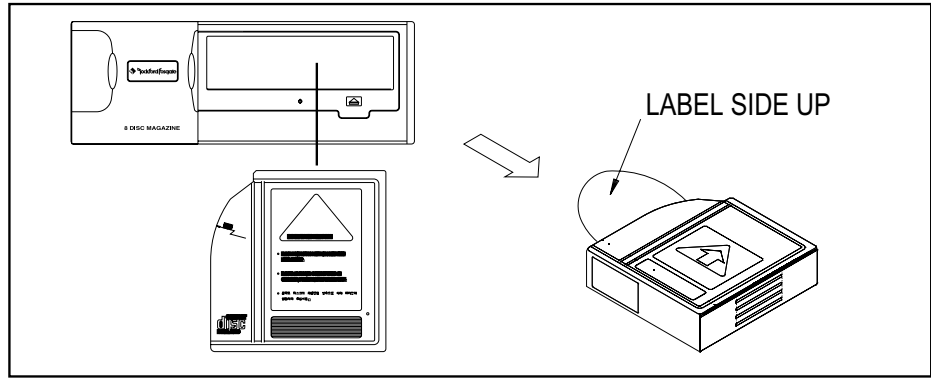

RFX8810

8-Disc CD Changer

Installation
Reference
Sheet