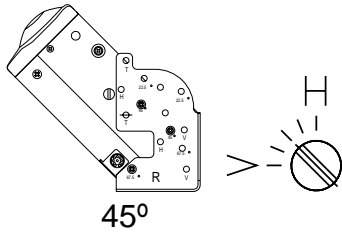

### General

Operating Voltage.....+10.8 to +16V DC

**Overall Dimensions**.....3-1/4" H x 9-1/16" W x 6-5/8" D  
(82mm x 230mm x 168.2mm)

**Weight**.....4.5 lbs. (2.04kg)

*Specifications subject to change without notice*

- Top view: 103.5 (height), 230 (width), 112.8 (depth)
- Front view: 103.5 (height), 230 (width), 112.8 (depth), 103.7 (width of front panel)
- Side view: 103.5 (height), 112.8 (depth), 230 (width)
- Bottom view: 103.5 (height), 112.8 (depth), 230 (width)

**DIN-BUCHSE**

PIN NO.	SPEC.
1	R-CH
2	CD-GN
3	BUS
4	B+
5	D-GND
6	NC
7	L-CH
8	A-GND

**RÜCKSEITE DES RADIOS**

**AUFKLEBERSEITE NACH OBEN**

Dimensions shown in drawings: 103.5, 112.8, 142.1, 270, 139.9, 103.7, 103.2, 133.2, 133.2, 119, 62.5, 46, 112.8, 142.1, 270, 62, 112.8, 142.1, 270, 62.

Labels: **RESET**, **EJECT**

POSITION HORIZONTALE

22.5°

45°

67.5°

POSITION VERTICALE

TOP

CHANGEUR DE CD