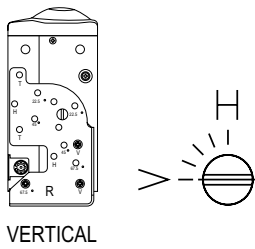

RFX8810

8-Disc CD Changer

Installation
Reference
Sheet