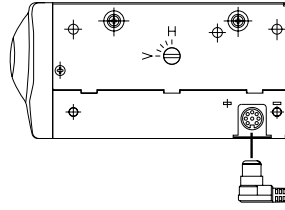

- Top view: 103.5 (height), 230 (width), 112.8 (depth)
- Front view: 103.5 (height), 230 (width), 112.8 (depth), 103.7 (width of front panel)
- Side view: 103.5 (height), 112.8 (depth), 230 (width)
- Bottom view: 103.5 (height), 112.8 (depth), 230 (width)

Labels: **RESET**, **EJECT**

POSITION HORIZONTALE

22.5°

45°

67.5°

POSITION VERTICALE

TOP

CHANGEUR DE CD