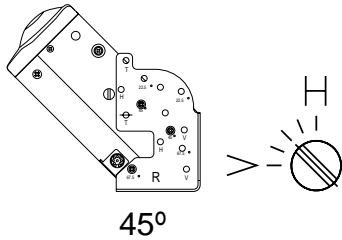

- Top view: 103.5 (height), 230 (width), 112.8 (depth)
- Front view: 103.5 (height), 230 (width), 112.8 (depth), 103.7 (width of front panel)
- Side view: 103.5 (height), 112.8 (depth), 230 (width)
- Bottom view: 103.5 (height), 112.8 (depth), 230 (width)

Labels: **RESET**, **EJECT**

POSITION HORIZONTALE

22.5°

45°

67.5°

POSITION VERTICALE

TOP

CHANGEUR DE CD

PRISE D.I.N.

PIN NO.	SPEC.
1	R-CH
2	CD-GN
3	BUS
4	B+
5	D-GND
6	NC
7	L-CH
8	A-GND

ARRIÈRE DE LA RADIO

ÉTIQUETTE VERS LE HAUT

ORIZZONATALE

22.5°

45°

67,6°