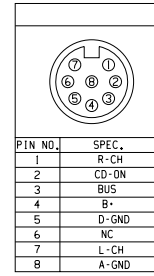

PRISE D.I.N.